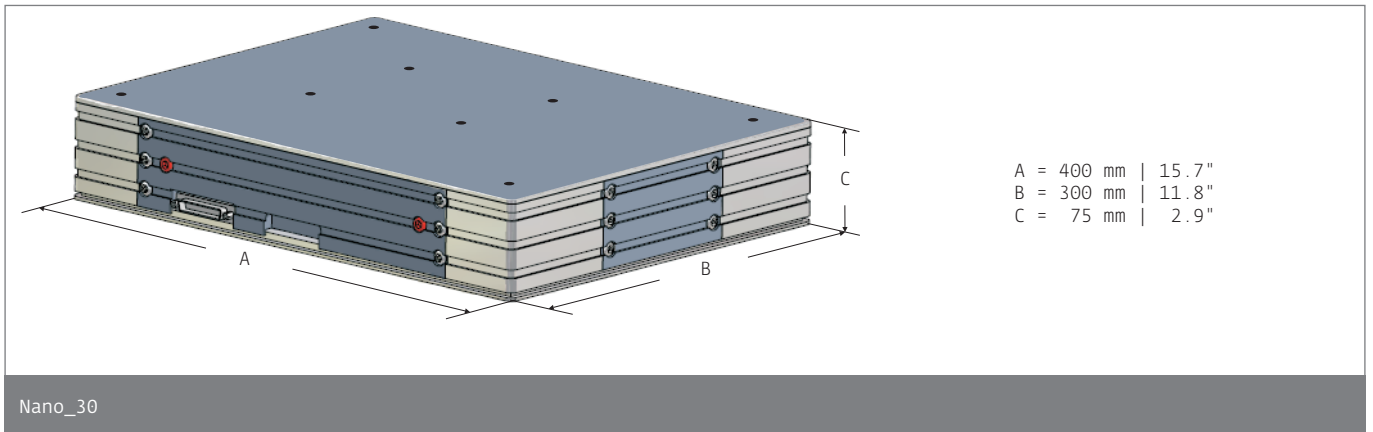

Technical Dimensions:

Nano_20

Nano_30

Nano_Control

Acoustic_Enclosure_200