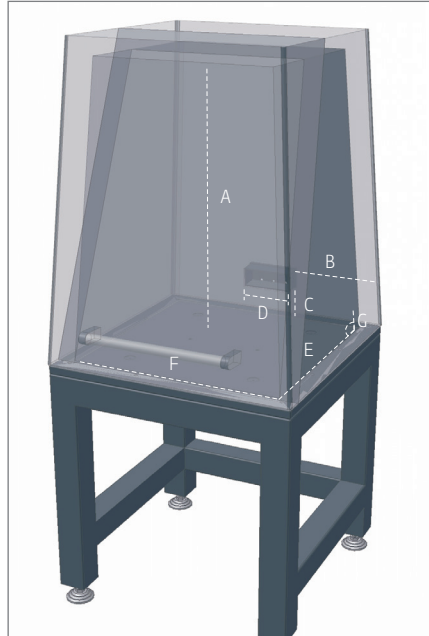

# Technical Dimensions:

A = 855 mm | 33.7"  
 B = 787 mm | 31.0"  
 C = 55 mm | 2.2"  
 D = 700 mm | 27.6"  
 E = 700 mm | 27.6"  
 F = 150 mm | 5.9"  
 G = 420 mm | 16.5"

AE\_600 Outer Dimension

A = 800 mm | 31.5"  
 B = 270 mm | 10.6"  
 C = 82 mm | 3.2"  
 D = 140 mm | 5.5"  
 E = 600 mm | 23.6"  
 F = 600 mm | 23.6"  
 G = 86°

AE\_600 Internal Dimension

A = 450 mm | 17.7"  
 B = 500 mm | 19.7"  
 C = 352 mm | 13.9"  
 D = 415 mm | 16.3"

AE\_200

### Internal Dimension

A = 940 mm | 37.0"  
 B = 395 mm | 15.6"  
 C = 82 mm | 3.2"  
 D = 140 mm | 5.5"  
 E = 600 mm | 23.6"  
 F = 780 mm | 30.7"  
 G = 86°

### Internal Dimension

A = 940 mm | 37.0"  
 B = 455 mm | 17.9"  
 C = 82 mm | 3.2"  
 D = 140 mm | 5.5"  
 E = 750 mm | 29.5"  
 F = 950 mm | 37.4"  
 G = 86°