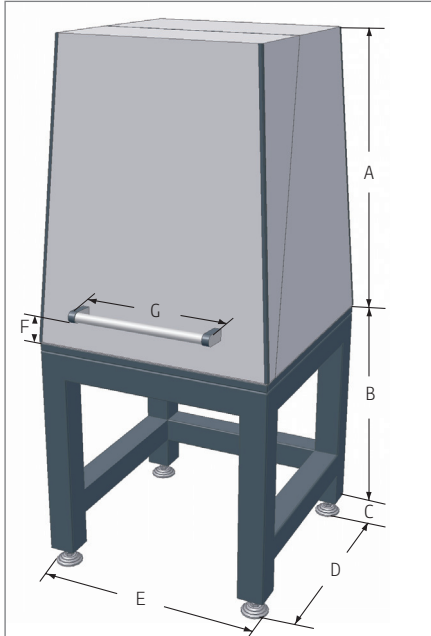

# Technical Dimensions:

A = 855 mm | 33.7"  
 B = 787 mm | 31.0"  
 C = 55 mm | 2.2"  
 D = 700 mm | 27.6"  
 E = 700 mm | 27.6"  
 F = 150 mm | 5.9"  
 G = 420 mm | 16.5"

AE\_600 Outer Dimension

A = 800 mm | 31.5"  
 B = 270 mm | 10.6"  
 C = 82 mm | 3.2"  
 D = 140 mm | 5.5"  
 E = 600 mm | 23.6"  
 F = 600 mm | 23.6"  
 G = 86°

AE\_600 Internal Dimension

A = 450 mm | 17.7"  
 B = 500 mm | 19.7"  
 C = 352 mm | 13.9"  
 D = 415 mm | 16.3"

AE\_200

### Internal Dimension

A = 940 mm | 37.0"  
 B = 395 mm | 15.6"  
 C = 82 mm | 3.2"  
 D = 140 mm | 5.5"  
 E = 600 mm | 23.6"  
 F = 780 mm | 30.7"  
 G = 86°

### Internal Dimension

A = 940 mm | 37.0"  
 B = 455 mm | 17.9"  
 C = 82 mm | 3.2"  
 D = 140 mm | 5.5"  
 E = 750 mm | 29.5"  
 F = 950 mm | 37.4"  
 G = 86°