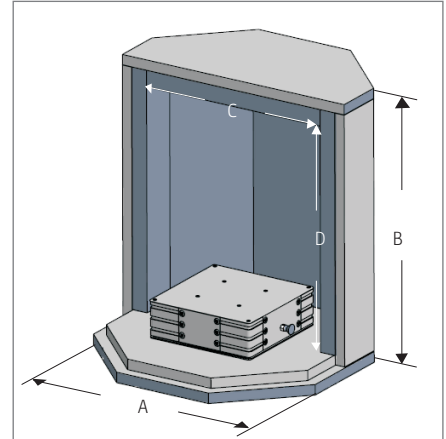

# Technical Dimensions:

A = 855 mm | 33.7"  
 B = 787 mm | 31.0"  
 C = 55 mm | 2.2"  
 D = 700 mm | 27.6"  
 E = 700 mm | 27.6"  
 F = 150 mm | 5.9"  
 G = 420 mm | 16.5"

AE\_600 Outer Dimension

A = 800 mm | 31.5"  
 B = 270 mm | 10.6"  
 C = 82 mm | 3.2"  
 D = 140 mm | 5.5"  
 E = 600 mm | 23.6"  
 F = 600 mm | 23.6"  
 G = 86°

AE\_600 Internal Dimension

A = 450 mm | 17.7"  
 B = 500 mm | 19.7"  
 C = 352 mm | 13.9"  
 D = 415 mm | 16.3"

AE\_200

### Internal Dimension

A = 940 mm | 37.0"  
 B = 395 mm | 15.6"  
 C = 82 mm | 3.2"  
 D = 140 mm | 5.5"  
 E = 600 mm | 23.6"  
 F = 780 mm | 30.7"  
 G = 86°

### Internal Dimension

A = 940 mm | 37.0"  
 B = 455 mm | 17.9"  
 C = 82 mm | 3.2"  
 D = 140 mm | 5.5"  
 E = 750 mm | 29.5"  
 F = 950 mm | 37.4"  
 G = 86°